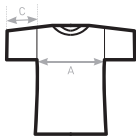

FRONT

BACK

B&C DNM PLUG IN /M. TM D70	S	M	L	XL	XXL	XXXL
A HALF CHEST	47	50	53	56	59	-
B CENTER BACK LENGTH	66	68	70	72	74	-
C SLEEVE LENGTH	18,5	18,5	18,5	18,5	18,5	-

FRONT

BACK

B&C DNM PLUG IN /W. TW D71	XS	S	M	L	XL	XXXL
A HALF CHEST	38	41	44	47	50	-
B CENTER BACK LENGTH	54,5	56,5	58,5	60,5	62,5	-
C SLEEVE LENGTH	11,5	11,5	11,5	11,5	11,5	-

FRONT

BACK

B&C DNM EDITING /M. TM D72

A HALF CHEST

B CENTER BACK LENGTH

C SLEEVE LENGTH

XS

S

M

L

XL

XXL

-

47

50

53