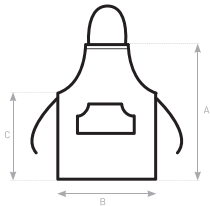

B&C DNM SURFACE HU D01

A HEIGHT

B LENGTH

ONE SIZE

50

35

B&C DNM MASTER HU D02

A TOTAL LENGTH

B WIDTH

C SIDE LENGTH

ONE SIZE

95

85

70

B&C DNM PLEASE HU D03

A DIAMETER