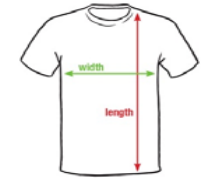

STEDMAN® STARS // GARMENT SIZES

All garment sizes...

... are in cm.

... are subject to the tolerance of $\pm 2,5$ cm.

... might be subject to change without further notice.

Code	Stedman® Stars	Fit	S		M		L		XL		2XL	
			width	length	width	length	width	length	width	length	width	length