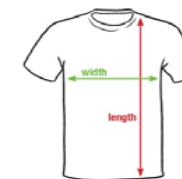

## STEDMAN® STARS // GARMENT SIZES

All garment sizes...

... are in cm.

... are subject to the tolerance of  $\pm 2,5$  cm.

... might be subject to change without further notice.

Code	Stedman® Stars	Fit	S		M		L		XL		2XL	
			width	length	width	length	width	length	width	length	width	length
ST9000	BEN Crew Neck for men	Regular Fit	49,0	69,0	52,0	71,0	55,0	73,0	58,0	75,0	61,0	76,0
ST9010	BEN V-Neck for men	Regular Fit	49,0	69,0	52,0	71,0	55,0	73,0	58,0	75,0	61,0	76,0
ST9020	MORGAN Crew Neck for men	Body Fit	45,0	69,0	48,0	71,0	51,0	73,0	54,0	75,0	57,0	76,0
ST9050	HENRY Polo for men	Regular Fit	50,0	70,0	53,0	72,0	56,0	74,0	59,0	76,0	62,0	78,0
<b>ST9060</b>	<b>NEW! HUGO Polo for men</b>	<b>Regular Fit</b>	<b>50,0</b>	<b>70,0</b>	<b>53,0</b>	<b>72,0</b>	<b>56,0</b>	<b>74,0</b>	<b>59,0</b>	<b>76,0</b>	<b>62,0</b>	<b>78,0</b>
ST9120	MEGAN Crew Neck for women	Body Fit	44,0	64,0	47,0	66,0	50,0	68,0	54,0	68,0	–	–
ST9130	MEGAN V-Neck for women	Body Fit	44,0	64,0	47,0	66,0	50,0	68,0	54,0	68,0	–	–
ST9150	HANNA Polo for women	Regular Fit	45,5	64,0	48,5	66,0	51,5	68,0	55,5	70,0	–	–
ST9200	JAMES Crew Neck for men	Regular Fit	48,0	69,0	51,0	71,0	54,0	73,0	57,0	75,0	60,0	76,0
ST9210	JAMES V-neck for men	Regular Fit	48,0	69,0	51,0	71,0	54,0	73,0	57,0	75,0	60,0	76,0
ST9300	JANET Crew Neck for women	Regular Fit	45,0	65,0	48,0	67,0	51,0	69,0	55,0	71,0	–	–
ST9310	JANET V-neck for women	Regular Fit	45,0	65,0	48,0	67,0	51,0	69,0	55,0	71,0	–	–
ST9370	JAMIE Crew Neck for children	Regular Fit	39,0	50,0	42,0	54,0	45,0	60,0	48,0	64,0	–	–
ST9400	SHAWN Slub Crew Neck for men	Regular Fit	49,0	70,0	52,0	72,0	55,0	74,0	58,0	76,0	61,0	76,5
ST9410	SHAWN Slub V-Neck for men	Regular Fit	49,0	70,0	52,0	72,0	55,0	74,0	58,0	76,0	61,0	76,5
<b>ST9450</b>	<b>NEW! SHAWN Oversized Slub Crew Neck for men</b>	<b>Oversized Fit</b>	<b>52,5</b>	<b>73,0</b>	<b>55,5</b>	<b>75,0</b>	<b>58,5</b>	<b>77,0</b>	<b>61,0</b>	<b>79,0</b>	<b>64,0</b>	<b>80,0</b>
ST9500	SHARON Slub Crew Neck for women	Regular Fit	45,5	66,5	48,5	68,5	51,5	70,5	55,5	72,5	–	–
ST9510	SHARON Slub V-neck for women	Regular Fit	45,5	66,5	48,5	68,5	51,5	70,5	55,5	72,5	–	–
<b>ST9550</b>	<b>NEW! SHARON Oversized Slub Crew Neck for women</b>	<b>Oversized Fit</b>	<b>50,0</b>	<b>70,0</b>	<b>53,0</b>	<b>72,0</b>	<b>56,0</b>	<b>74,0</b>	<b>60,0</b>	<b>77,0</b>	–	–
<b>ST9560</b>	<b>NEW! SHARON Oversized Slub Long Sleeve for women</b>	<b>Oversized Fit</b>	<b>58,5</b>	<b>63,0</b>	<b>61,5</b>	<b>65,0</b>	<b>64,5</b>	<b>67,0</b>	<b>68,5</b>	<b>70,0</b>	–	–
ST9600	CLIVE Crew Neck for men	Body Fit	46,0	69,0	49,0	71,0	52,0	73,0	56,0	75,0	60,0	76,0
ST9610	CLIVE V-Neck for men	Body Fit	46,0	69,0	49,0	71,0	52,0	73,0	56,0	75,0	60,0	76,0
<b>ST9620</b>	<b>NEW! CLIVE Long Sleeve for men</b>	<b>Body Fit</b>	<b>46,0</b>	<b>69,0</b>	<b>49,0</b>	<b>71,0</b>	<b>52,0</b>	<b>73,0</b>	<b>56,0</b>	<b>75,0</b>	<b>60,0</b>	<b>76,0</b>
ST9690	DEAN Deep V-Neck for men	Body Fit	46,0	68,0	49,0	70,0	52,0	72,0	56,0	74,0	60,0	75,0
ST9700	CLAIRE Crew neck for women	Body Fit	42,0	62,0	45,0	63,0	48,0	64,5	52,0	65,0	–	–
ST9710	CLAIRE V-Neck for women	Body Fit	42,0	62,0	45,0	63,0	48,0	64,5	52,0	65,0	–	–
ST9720	CLAIRE V-Neck Long Sleeve for women	Body Fit	42,0	62,0	45,0	63,0	48,0	64,5	52,0	65,0	–	–
ST9800	LUKE Crew Neck for men	Regular Fit	48,0	69,0	51,0	71,0	54,0	73,0	57,0	75,0	60,0	76,0
ST9810	LUKE V-Neck for men	Regular Fit	48,0	69,0	51,0	71,0	54,0	73,0	57,0	75,0	60,0	76,0
<b>ST9850</b>	<b>NEW! DAVID Crew Neck for men</b>	<b>Oversized Fit</b>	<b>52,5</b>	<b>73,0</b>	<b>55,5</b>	<b>75,0</b>	<b>58,5</b>	<b>77,0</b>	<b>61,0</b>	<b>79,0</b>	<b>64,0</b>	<b>80,0</b>
ST9900	LISA Crew Neck for women	Regular Fit	45,0	65,0	48,0	67,0	51,0	69,0	55,0	71,0	–	–
ST9910	LISA V-neck for women	Regular Fit	45,0	65,0	48,0	67,0	51,0	69,0	55,0	71,0	–	–
<b>ST9950</b>	<b>NEW! DAISY Crew Neck for women</b>	<b>Oversized Fit</b>	<b>50,0</b>	<b>70,0</b>	<b>53,0</b>	<b>72,0</b>	<b>56,0</b>	<b>74,0</b>	<b>60,0</b>	<b>77,0</b>	–	–
<b>ST9960</b>	<b>NEW! DAISY Top for women</b>	<b>Regular Fit</b>	<b>43,0</b>	<b>68,0</b>	<b>46,0</b>	<b>70,0</b>	<b>49,0</b>	<b>73,0</b>	<b>53,0</b>	<b>75,0</b>	–	–