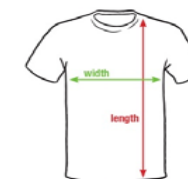

STEDMAN® ACTIVE // GARMENT SIZES

All garment sizes...

... are in cm.

... are subject to the tolerance of $\pm 2,5$ cm.

... might be subject to change without further notice.

Code	Stedman® Active	Fit	S		M		L		XL		2XL	
			width	length	width	length	width	length	width	length	width	length
ST5010	Active Fleece Vest for men	Regular Fit	52,0	71,0	55,0	73,0	58,0	75,0	61,0	77,0	64,0	78,5
ST5020	Active Fleece Half-Zip for men	Regular Fit	53,5	70,0	56,5	72,0	59,5	74,0	63,5	76,0	67,5	78,5
ST5030	Active Fleece Jacket for men	Regular Fit	54,0	69,0	57,0	71,0	60,0	73,0	64,0	75,0	68,0	77,0
ST5040	Active Power Fleece Jacket for men	Regular Fit	53,0	69,0	56,0	71,0	59,0	73,0	62,0	75,0	65,0	77,0
ST5050	Active Teddy Fleece Jacket for men	Regular Fit	53,0	69,0	56,0	71,0	59,0	73,0	63,0	75,0	67,0	77,0
ST5060	NEW! Active Melange Fleece Jacket for men	Regular Fit	52,0	69,0	55,0	71,0	58,0	73,0	62,0	75,0	66,0	77,0
ST5100	Active Fleece Jacket for women	Regular Fit	49,0	66,0	52,0	67,5	55,0	69,0	59,0	71,5	–	–
ST5110	Active Fleece Vest for women	Regular Fit	49,0	65,5	52,0	67,5	55,0	69,5	59,0	71,5	–	–
ST5120	Active Power Fleece Jacket for women	Regular Fit	51,0	65,0	54,0	67,0	57,0	70,0	61,0	72,0	–	–
ST5130	Active Teddy Fleece Jacket for women	Regular Fit	49,0	66,0	52,0	68,0	55,0	70,0	59,0	71,5	–	–
ST5140	NEW! Active Melange Fleece Jacket for women	Regular Fit	50,0	62,0	53,0	64,0	56,0	66,0	60,0	67,0	–	–
ST5170	Active Fleece Jacket for children	Regular Fit	41,0	51,0	44,0	56,0	47,0	61,0	50,0	65,0	–	–
ST5180	Active Teddy Fleece Jacket for children	Regular Fit	42,0	50,5	45,0	55,0	48,0	61,0	51,0	65,0	–	–
ST5200	NEW! Active Padded Jacket for men	Regular Fit	53,0	70,0	56,0	72,0	59,0	74,0	62,0	76,0	65,0	78,0
ST5210	NEW! Active Padded Vest for men	Regular Fit	53,0	70,0	56,0	72,0	59,0	74,0	62,0	76,0	65,0	78,0
ST5220	NEW! Active Urban Padded Jacket for men	Regular Fit	56,0	69,0	59,0	70,0	62,0	71,0	65,0	72,0	68,0	73,0
ST5300	NEW! Active Padded Jacket for women	Regular Fit	49,0	64,0	52,0	65,0	55,0	66,0	59,0	67,0	–	–
ST5310	NEW! Active Padded Vest for women	Regular Fit	49,0	64,0	52,0	65,0	55,0	66,0	59,0	67,0	–	–
ST5320	NEW! Active Urban Padded Jacket for women	Regular Fit	49,0	55,0	52,0	56,0	55,0	57,0	58,0	58,0	–	–
ST5600	Active Sweat Hoody for men	Regular Fit	54,0	67,0	57,0	69,0	60,0	71,0	63,0	73,0	66,0	75,0
ST5610	Active Sweatjacket for men	Regular Fit	54,0	67,0	57,0	69,0	60,0	71,0	63,0	73,0	66,0	75,0
ST5620	Active Sweatshirt for men	Regular Fit	52,0	71,0	55,0	73,0	58,0	75,0	61,0	77,0	64,0	78,0
ST5700	Active Sweat Hoody for women	Regular Fit	50,0	62,0	53,0	64,0	56,0	66,0	60,0	67,0	–	–
ST5710	Active Sweatjacket for women	Regular Fit	51,0	62,0	54,0	64,0	57,0	67,0	61,0	69,0	–	–
ST5770	Active Sweatjacket for children	Regular Fit	41,0	49,0	44,0	53,0	47,0	59,0	50,0	63,0	–	–
ST5800	Active Bonded Fleece Hoody for men	Regular Fit	52,0	69,0	55,0	71,0	58,0	72,5	62,0	74,5	66,0	77,0
ST5810	Active Bonded Fleece Jacket for men	Regular Fit	54,0	69,0	57,0	71,0	60,0	73,0	64,0	75,0	68,0	77,0
ST5830	Active Performance Jacket for men	Regular Fit	53,0	69,0	56,0	71,0	59,0	73,0	62,0	75,0	65,0	77,0
ST5850	Active Knit Fleece Jacket for men	Regular Fit	52,0	69,0	55,0	71,0	58,0	73,0	62,0	75,0	66,0	77,0
ST5910	Active Bonded Fleece Jacket for women	Regular Fit	49,0	66,0	52,0	68,0	55,0	70,0	59,0	71,5	–	–
ST5930	Active Performance Jacket for women	Regular Fit	50,0	65,0	53,0	67,0	56,0	69,0	60,0	71,0	–	–
ST5950	Active Knit Fleece Jacket for women	Regular Fit	50,0	65,5	53,0	67,5	56,0	69,5	60,0	71,0	–	–
ST5970	NEW! Active Knit Fleece Jacket for children	Regular Fit	42,0	50,5	45,0	55,0	48,0	61,0	51,0	65,0	–	–
ST8000	Active Sports-T for men	Body Fit	47,0	69,0	50,0	72,0	53,0	73,0	56,0	75,0	59,0	77,0