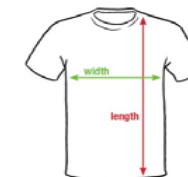

STEDMAN® ACTIVE // GARMENT SIZES

All garment sizes...

... are in cm.

... are subject to the tolerance of $\pm 2,5$ cm.

... might be subject to change without further notice.

Code	Stedman® Active	Fit	S		M		L		XL		2XL	
			width	length	width	length	width	length	width	length	width	length
ST8010	Active Sports Top for men	Body Fit	45,0	66,0	48,0	68,0	51,0	71,0	54,0	72,0	57,0	74,0
ST8050	NEW! Active Piqué Polo for men	Regular Fit	50,0	70,0	53,0	72,0	56,0	74,0	59,0	76,0	62,0	78,0
ST8100	Active Sports-T for women	Body Fit	44,0	68,0	47,0	70,0	50,0	72,0	54,0	74,0	-	-
ST8110	Active Sports Top for women	Body Fit	39,0	64,0	42,0	66,0	45,0	68,0	49,0	70,0	-	-
ST8200	NEW! Active Performance Raglan for men	Casual Fit	50,0	71,0	53,0	73,0	56,0	75,0	59,0	76,0	62,0	78,0
ST8300	NEW! Active Performance Raglan for women	Casual Fit	48,0	65,0	51,0	67,0	54,0	69,0	58,0	70,0	-	-
ST8310	NEW! Active Performance Top for women	Casual Fit	42,0	64,0	45,0	66,0	48,0	69,0	52,0	71,0	-	-
ST8400	Active 140 Crew Neck for men	Regular Fit	48,0	71,0	51,0	73,0	54,0	75,0	57,0	77,0	60,0	77,0
ST8410	Active 140 Raglan for men	Regular Fit	50,0	70,0	53,0	72,0	56,0	74,0	59,0	76,0	62,0	78,0
ST8420	Active 140 Long Sleeve for men	Regular Fit	50,0	70,0	53,0	72,0	56,0	74,0	59,0	76,0	62,0	78,0
ST8440	Active 140 Sleeveless for men	Regular Fit	48,0	72,0	51,0	74,0	54,0	76,0	57,0	78,0	60,0	80,0
ST8450	Active 140 Polo for men	Regular Fit	50,0	70,0	53,0	72,0	56,0	74,0	59,0	76,0	62,0	78,0
ST8500	Active 140 Raglan for women	Regular Fit	44,0	61,0	47,0	63,0	50,0	65,0	54,0	67,0	-	-
ST8540	Active 140 Tank for women	Regular Fit	43,0	68,0	46,0	70,0	49,0	73,0	53,0	75,0	-	-
ST8570	Active 140 Raglan for children	Regular Fit	39,0	50,0	42,0	54,0	45,0	60,0	48,0	64,0	-	-
ST8600	Active Cotton Touch for men	Regular Fit	50,0	69,0	53,0	71,0	56,0	73,0	59,0	75,0	62,0	77,0
ST8700	Active Cotton Touch for women	Regular Fit	45,0	65,0	48,0	67,0	51,0	69,0	55,0	71,0	-	-

Code	Stedman® Active	Fit	S		M		L		XL		2XL	
			waist	outseam	waist	outseam	waist	outseam	waist	outseam	waist	outseam
ST8888	NEW! Active Performance Pants for women	Body Fit	32	86	35	86	38	86	41	87	-	-